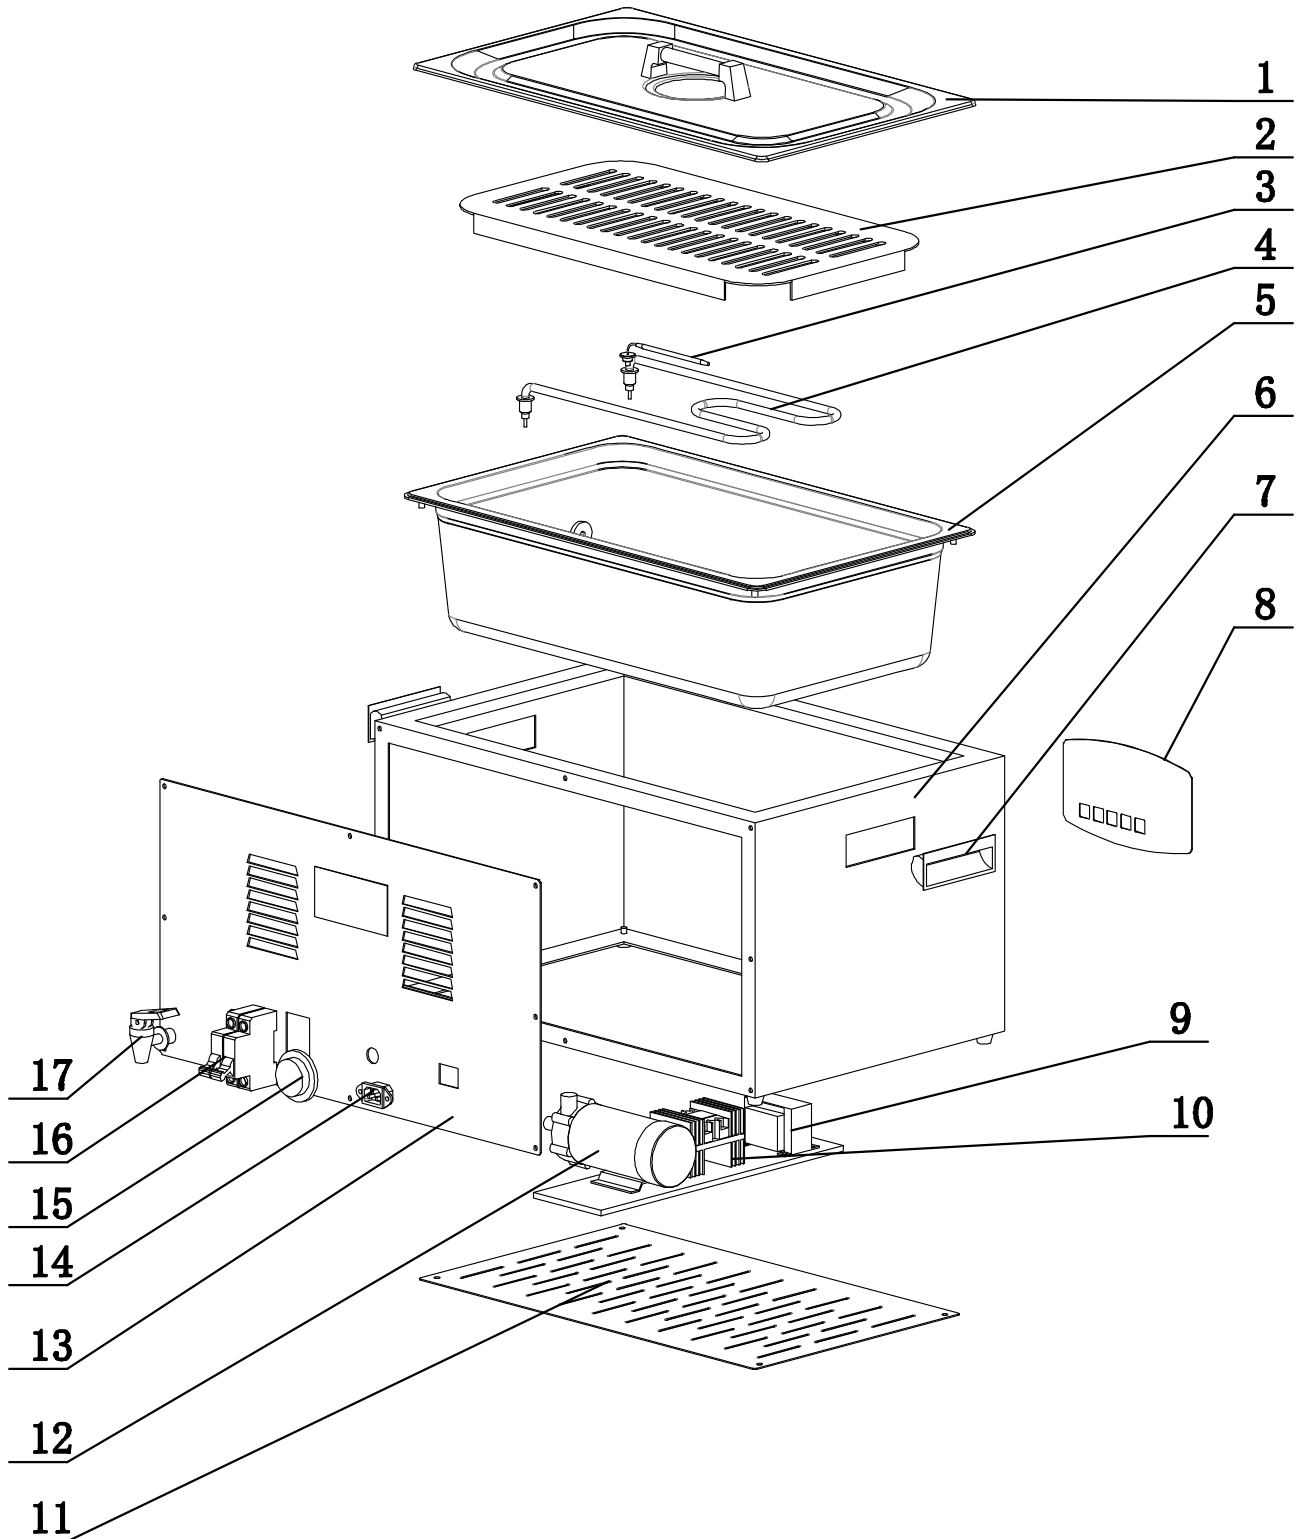

# Parts Breakdown

Model CE-CN-0008 39512

# Parts Breakdown

---

## Model CE-CN-0008 39512

Item No.	Description	Position	Item No.	Description	Position	Item No.	Description	Position
74311	Lid for 39512	1	74318	Handle for 39512	7	74323	Rear Board for 39512	13
74312	Bottom Plate for 39512	2	74313	Control Panel for 39512	8	74331	Power Socket for 39512	14
74314	Temperature Sensor for 39512	3	74319	Transformer for 39512	9	74330	Temperature Controller for 39512	15
74324	Heating Elements for 39512	4	74320	Relay for 39512	10	74329	Power Switch/Breaker for 39512	16
74316	Water Bath for 39512	5	74321	Bottom Board for 39512	11	74328	Drain Tap for 39512	17
74317	Outer Case for 39512	6	74322	Pump for 39512	12			